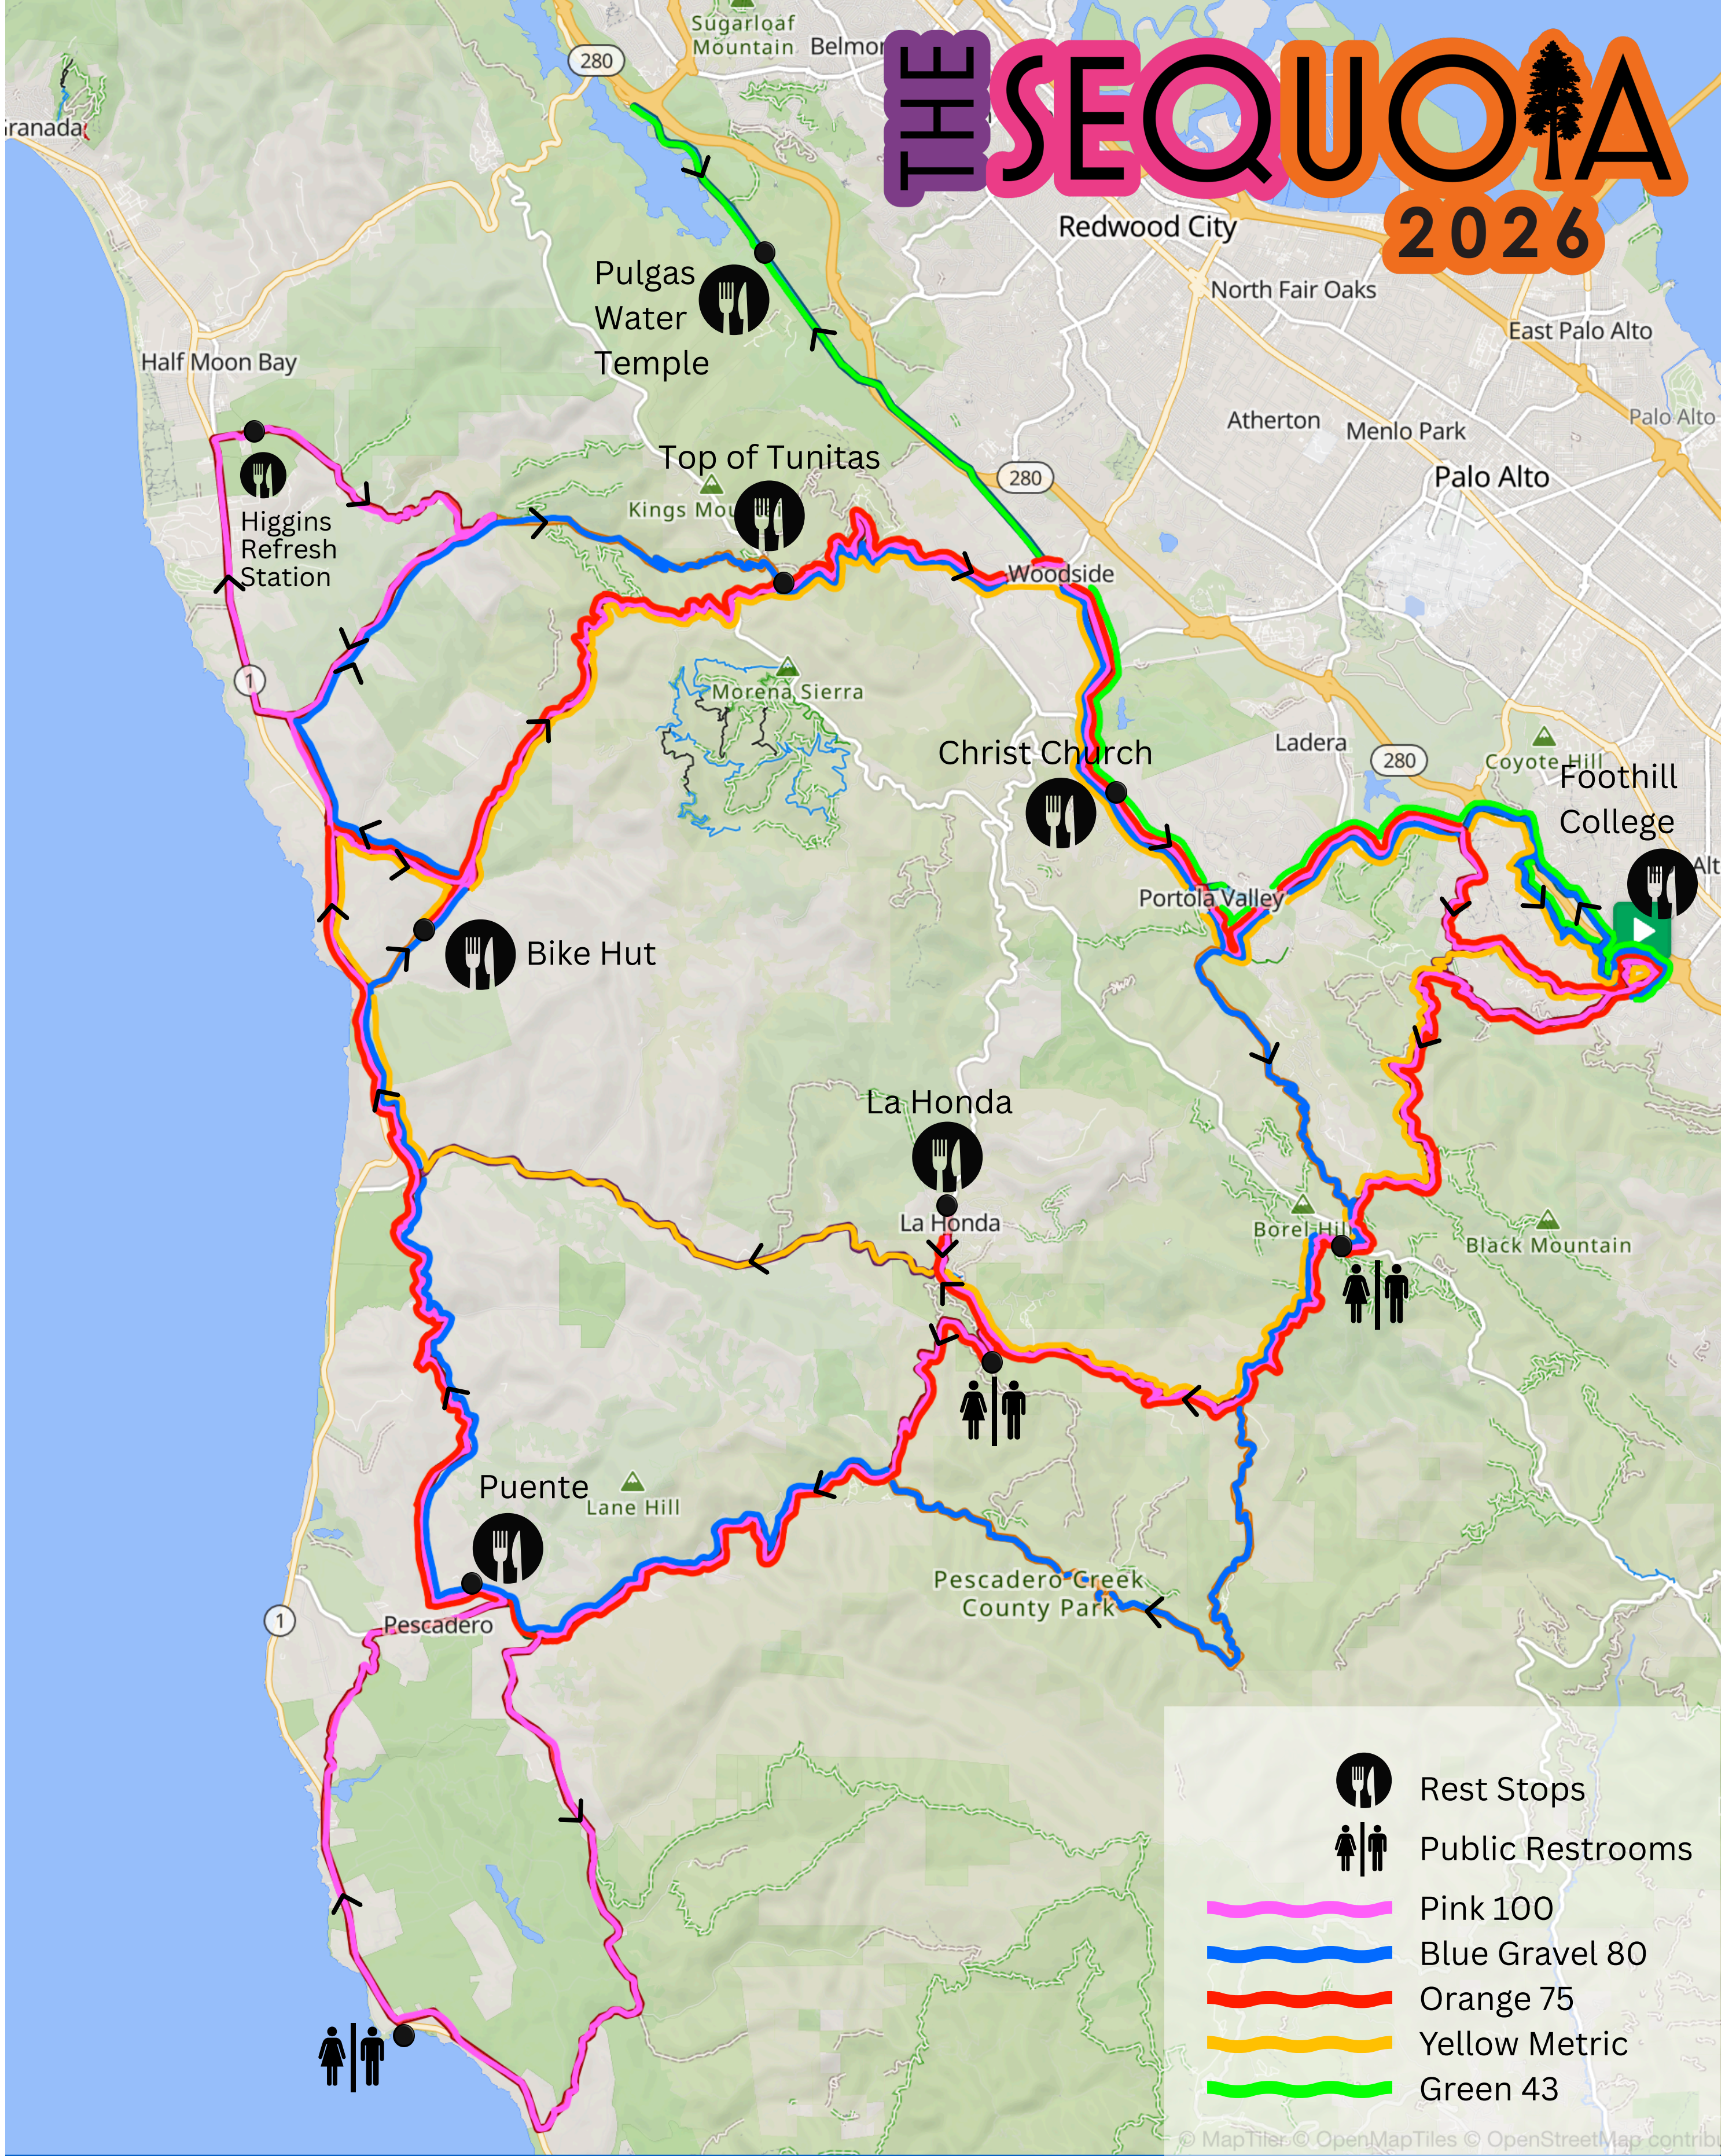

# THE SEQUOIA 2026

	Rest Stops
	Public Restrooms
	Pink 100
	Blue Gravel 80
	Orange 75
	Yellow Metric
	Green 43